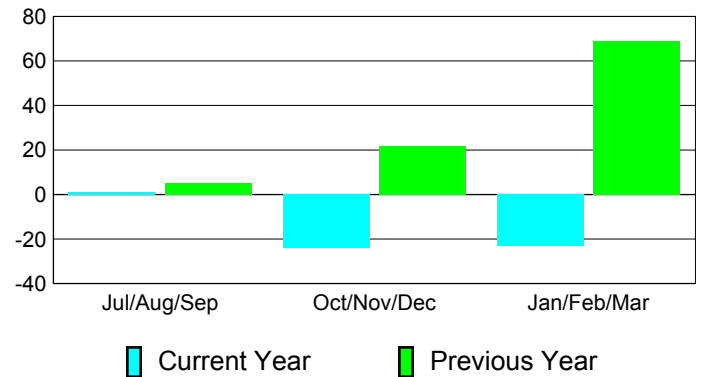

Membership Results
2010-2011

Membership
2009-2010

Month	Net Memb Goal	Actual New Memb	Actual Dropped Memb	Gain/Loss of Memb	Gain/Loss of Memb
Jul/Aug/Sep	30	81	-80	1	5
Oct/Nov/Dec	10	18	-42	-24	22
Jan/Feb/Mar	10	19	-42	-23	69
Totals	50	118	-164	-46	96

Membership Results 2010-2011

Goal, New, Dropped, Gain/Loss

Comparison of Membership Gain/Loss

Current Year Compared to the Previous Year

Gender Comparison 2010-2011

Jul/Aug/Sep

Oct/Nov/Dec

Jan/Feb/Mar