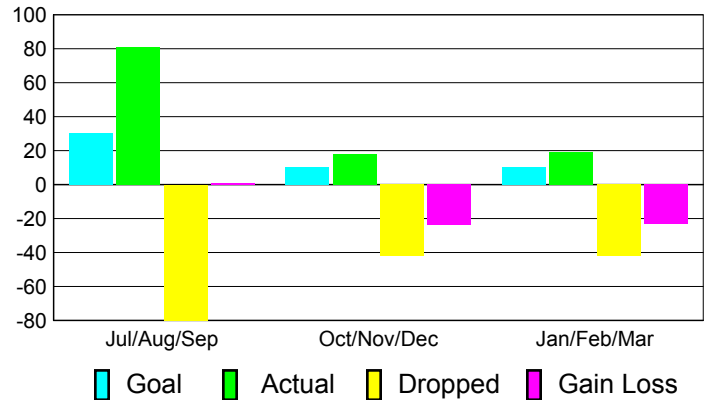

Membership Results 2010-2011

Goal, New, Dropped, Gain/Loss

Comparison of Membership Gain/Loss

Current Year Compared to the Previous Year